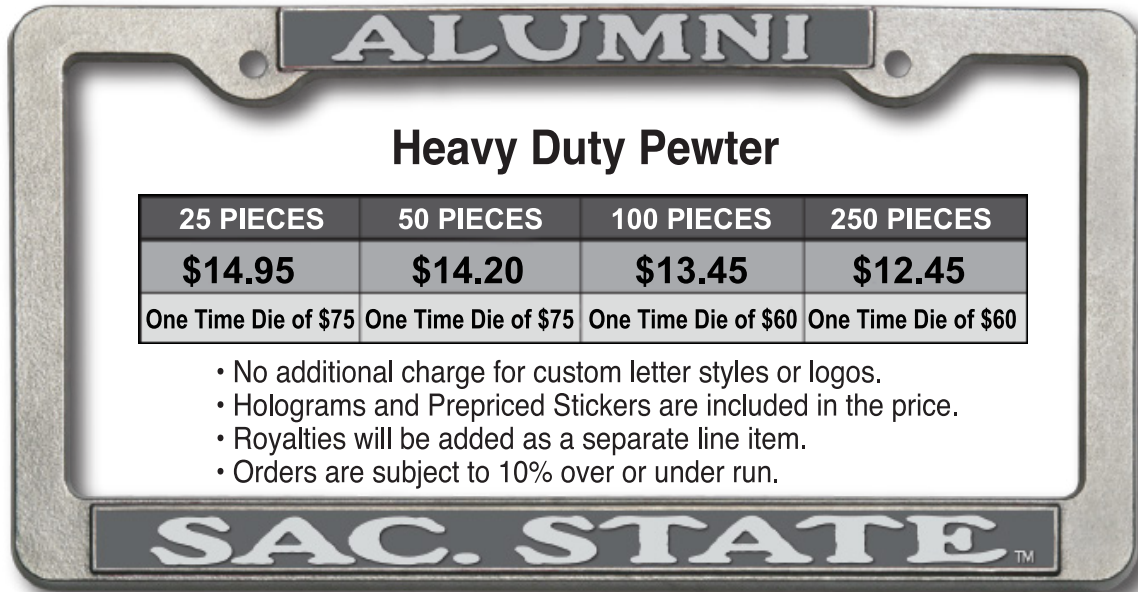

### Heavy Duty Frames

Raised Copy • Heavy Zinc Casting • Pewter Finish • Plain Pewter Background

**100% Manufactured in USA**

#### Heavy Duty Pewter

25 PIECES	50 PIECES	100 PIECES	250 PIECES
\$14.95	\$14.20	\$13.45	\$12.45
One Time Die of \$75	One Time Die of \$75	One Time Die of \$60	One Time Die of \$60

- No additional charge for custom letter styles or logos.
- Holograms and Prepriced Stickers are included in the price.
- Royalties will be added as a separate line item.
- Orders are subject to 10% over or under run.

**FREE Digital Proofs** on each order • Production Time: 10 to 12 weeks

#### Heavy Duty Polished Chrome

Background Color of Choice  
Production Time: 10 to 12 weeks  
**FREE Digital Proofs** on each order.

- No additional charge for custom letter styles or logos.
- No additional charge for PMS color match.
- Holograms and Prepriced Stickers are included in the price.
- Royalties will be added as a separate line item.
- Orders are subject to 10% over or under run.