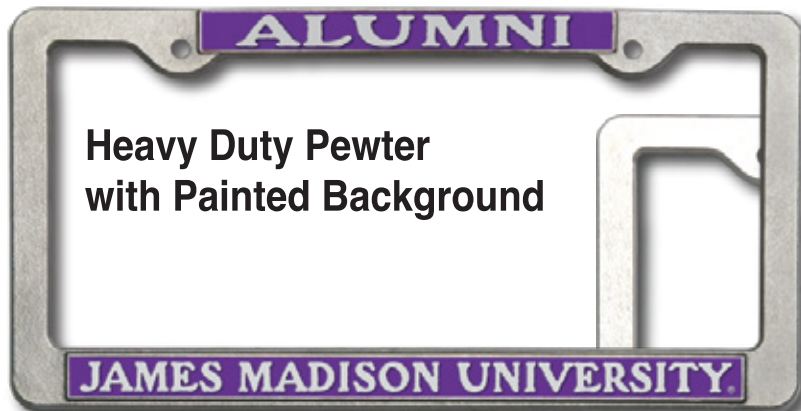

Heavy Duty Pewter with Painted Background