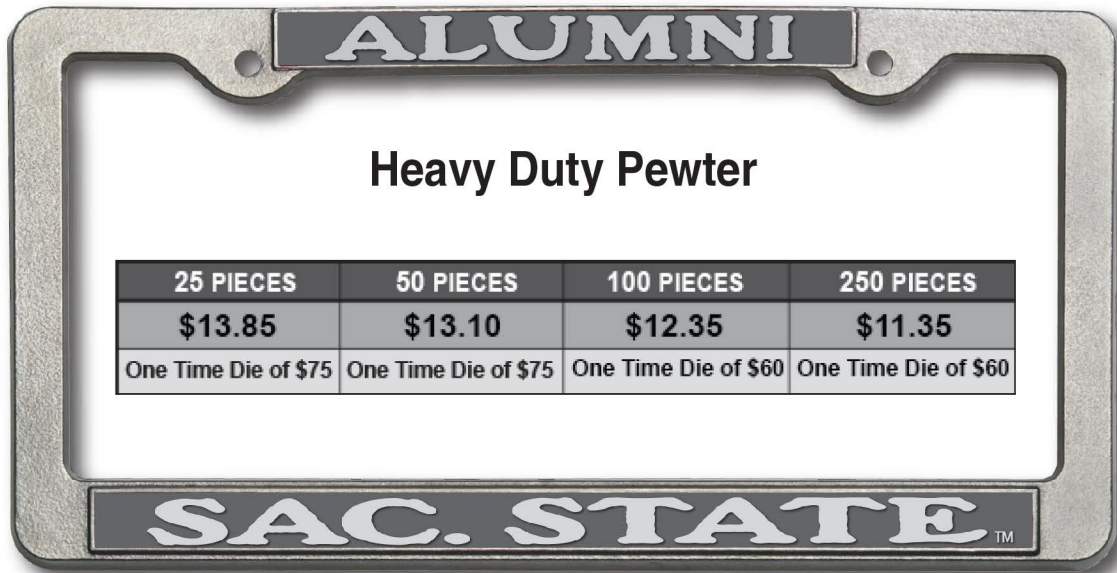

Heavy Duty Frames

Heavy Duty Pewter

25 PIECES	50 PIECES	100 PIECES	250 PIECES
\$13.85	\$13.10	\$12.35	\$11.35
One Time Die of \$75	One Time Die of \$75	One Time Die of \$60	One Time Die of \$60

TWO OPTIONS WITH BACKGROUND COLOR OF CHOICE.

Heavy Duty Pewter w/Painted Background

100% Manufactured in USA

Minimum Order: 25 Pieces
Production Time: 8 weeks

Heavy Duty Polished Chrome

25 PIECES	50 PIECES	100 PIECES	250 PIECES
\$15.35	\$14.60	\$13.85	\$12.85
One Time Die of \$75	One Time Die of \$75	One Time Die of \$60	One Time Die of \$60