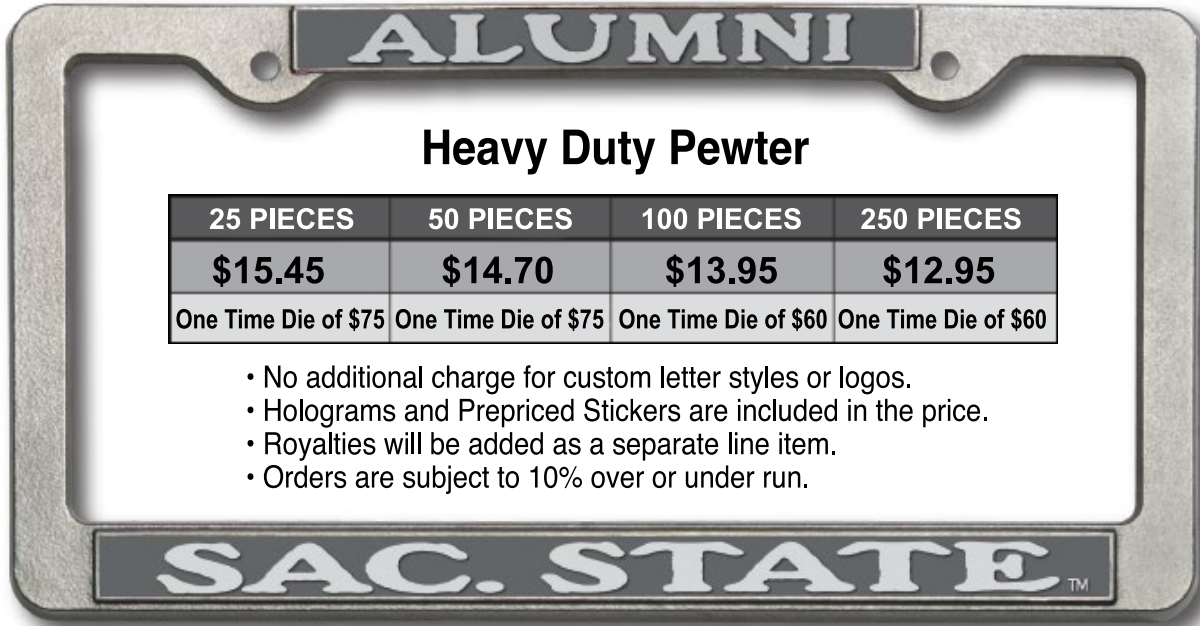

Heavy Duty Frames

Raised Copy • Heavy Zinc Casting • Pewter Finish • Plain Pewter Background

100% Manufactured in USA

Heavy Duty Pewter

25 PIECES	50 PIECES	100 PIECES	250 PIECES
\$15.45	\$14.70	\$13.95	\$12.95
One Time Die of \$75	One Time Die of \$75	One Time Die of \$60	One Time Die of \$60

- No additional charge for custom letter styles or logos.
- Holograms and Prepriced Stickers are included in the price.
- Royalties will be added as a separate line item.
- Orders are subject to 10% over or under run.

FREE Digital Proofs on each order • Production Time: 10 to 12 weeks

Heavy Duty Pewter with Painted Background

25 PIECES	50 PIECES	100 PIECES	250 PIECES
\$16.95	\$16.20	\$15.45	\$14.45
One Time Die of \$75	One Time Die of \$75	One Time Die of \$60	One Time Die of \$60

FREE Digital Proofs on each order. • Background Color of Choice • Production Time: 10 to 12 weeks