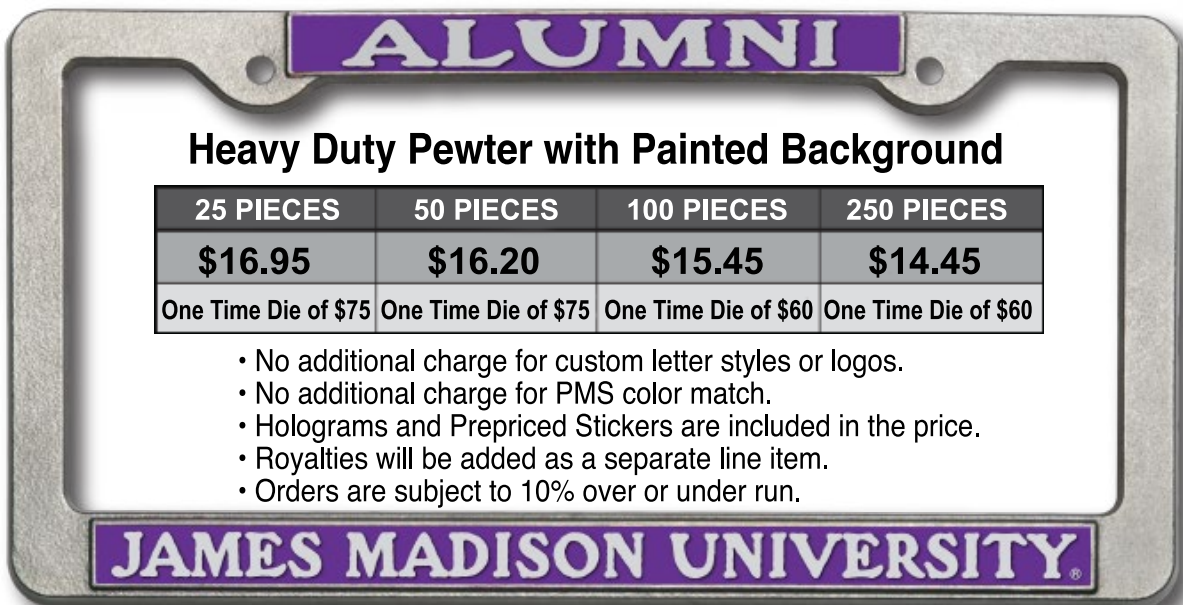

Heavy Duty Frames

Raised Copy • Heavy Zinc Casting • Pewter Finish • Plain Pewter Background

100% Manufactured in USA

Heavy Duty Pewter

25 PIECES	50 PIECES	100 PIECES	250 PIECES
\$15.45	\$14.70	\$13.95	\$12.95
One Time Die of \$75	One Time Die of \$75	One Time Die of \$60	One Time Die of \$60

- No additional charge for custom letter styles or logos.
- Holograms and Prepriced Stickers are included in the price.
- Royalties will be added as a separate line item.
- Orders are subject to 10% over or under run.

FREE Digital Proofs on each order • Production Time: 10 to 12 weeks

Heavy Duty Pewter with Painted Background

25 PIECES	50 PIECES	100 PIECES	250 PIECES
\$16.95	\$16.20	\$15.45	\$14.45
One Time Die of \$75	One Time Die of \$75	One Time Die of \$60	One Time Die of \$60

FREE Digital Proofs on each order. • Background Color of Choice • Production Time: 10 to 12 weeks